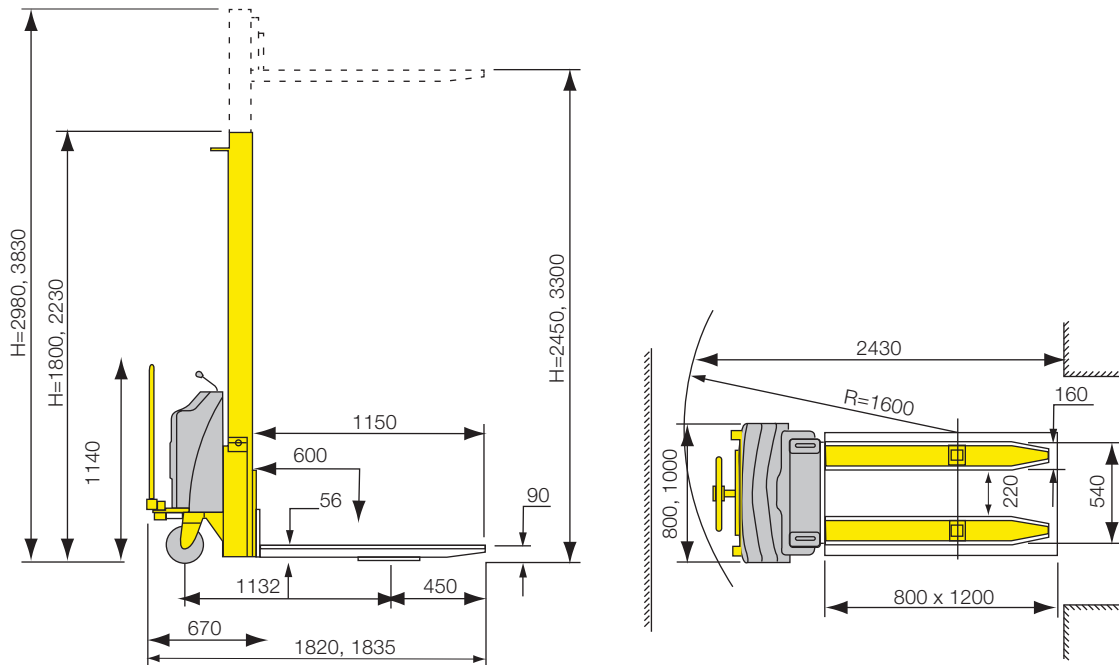

Technical Specifications

MODEL		MS 1024	MS 1033
Load Capacity	kg	1000	1000
Derated Capacity at MFH	kg	1000	700
Load Center	mm	600	600
Fork Length	mm	1150	1150
Fork Width	mm	160	160
Outside Fork Spread	mm	540	540
Inside Fork Spread	mm	220	220
Maximum Fork Height (MFH)	mm	2450	3300
Minimum Fork Height	mm	90	90
Ground Clearance	mm	30	30
Overall Height Lowered	mm	1800	2230
Overall Height Raised	mm	2980	3830
Overall Length	mm	1820	1835
Overall Width	mm	800	1000
Lifting speed, with load	mm/s	60	60
Lifting speed, without load	mm/s	85	85
Pump Motor	W	1500	1500
Battery	Ah/V	100/12	100/12
Battery Charger	A/V	15/12	15/12
Load Wheel (Diameter X Width)	mm	80 X 80	80 X 80
Steering Wheel (Diameter X Width)	mm	175 X 50	180 X 50
Load Wheel Type		Single/Polyurethane	Single/Polyurethane
Drive Wheel Type		Single/Polyurethane	Single/Polyurethane
Net Weight	kg	479 (With Battery)	582 (With Battery)
Color		Yellow	Yellow

Note: All dimensions and specification indicated above are subject to a variation of $\pm 15\%$ without notice.

Head Office Address
GODREJ & BOYCE MFG. CO. LTD.
Plant 16, Pirojshanagar,
Vikhroli, Mumbai - 400 079. INDIA
Tel: +91 22 6796 4660 / 73
Fax: +91 22 6796 1519
Email: mhemktg@godrej.com
Toll Free Helpline: 1 - 800-22-5454

Branches & Service Centres

- Mumbai : 022 67961725
- Indore : 0731 4069335
- Kochi : 0484 6612777
- Delhi : 011 66507340
- Lucknow : 0522 6754961
- Pune : 020 66255121
- Chennai : 044 66544431
- Kolkata : 033 66013771
- Guwahati: 03612 468248
- Raipur: 0771 6606606
- Hyderabad : 040 66431203
- Chandigarh : 0172 5012525
- Bangalore : 080 66472251
- Ahmedabad : 079 66060646
- Jaipur : 0141 6701441
- Vizag : 0891 2517930
- Bhubaneswar : 0674 2583810 / 0674 2580609
- Coimbatore : 0422 2545799 / 599
- Indore: 0731 4069335 / 2532917
- UAE : +971 55 899 2305 / 2316